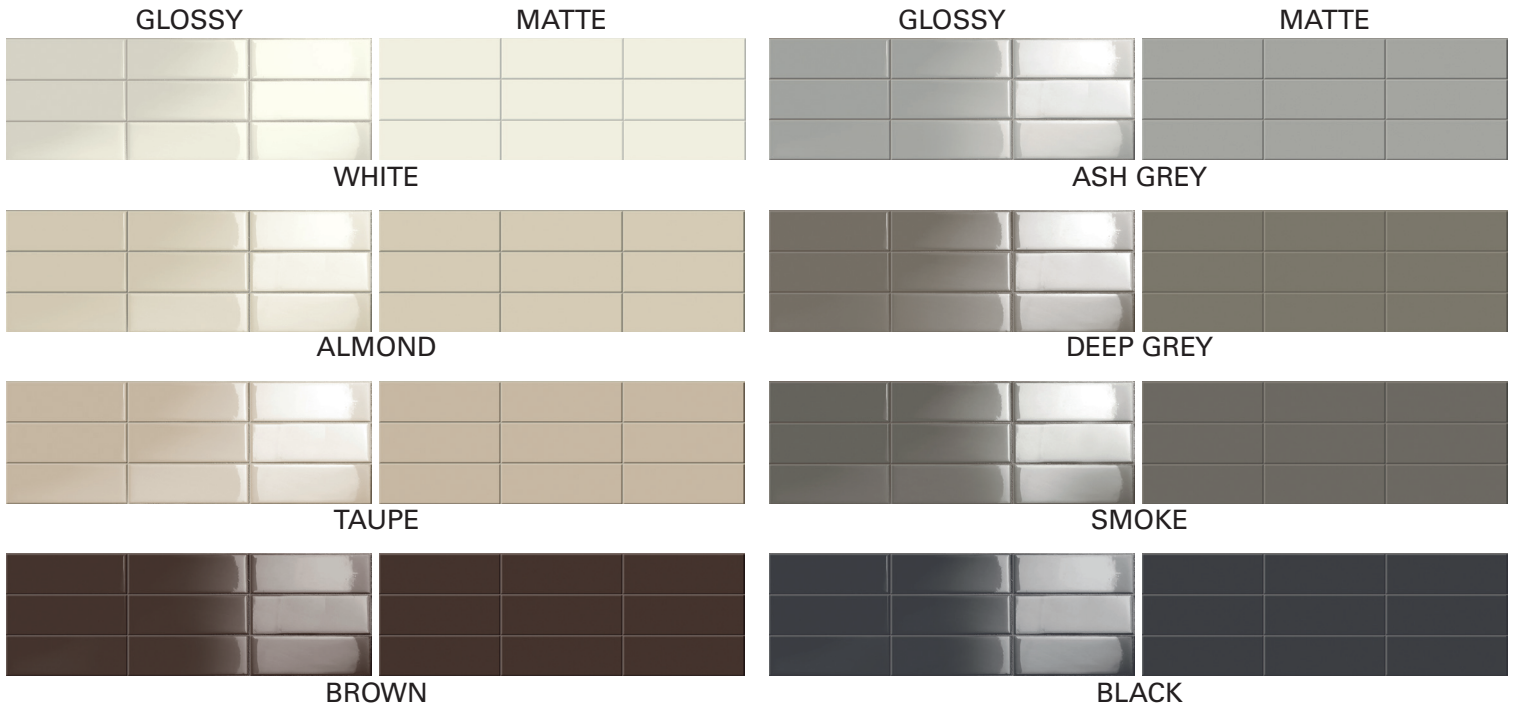

SHADOWS

STONEPEAK

high tech porcelain

The Shadows Wall Tile collection is available in 8 harmonious shades and 2 finishes (matte & glossy) which allow for countless design possibilities, for residential and commercial installations alike.

COLORS

The Shadows collection was designed to complement most of StonePeak's current collections, especially Classic 2.0, Highland, Palazzo, Parkland, Simply Modern & Sky.

SIZES			TRIMS		
	4" x 12" MATTE	4" x 12" GLOSSY		4" x 12" BULLNOSE MATTE	4" x 12" BULLNOSE GLOSSY
Shadows White	754878	754870	Shadows White	754784	754792
Shadows Almond	754883	754875	Shadows Almond	754789	754797
Shadows Taupe	754885	754877	Shadows Taupe	754791	754799
Shadows Brown	754884	754876	Shadows Brown	754790	754798
Shadows Ash Grey	754880	754872	Shadows Ash Grey	754786	754794
Shadows Deep Grey	754882	754874	Shadows Deep Grey	754788	754796
Shadows Smoke	754881	754873	Shadows Smoke	754787	754795
Shadows Black	754879	754871	Shadows Black	754785	754793