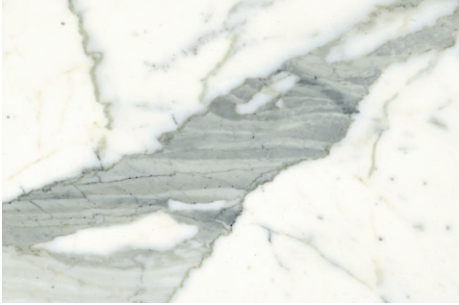

CLASSIC

STONEPEAK

high tech porcelain

Classic and sophisticated timeless porcelain marbles available in three popular colors. Ideal for floors and wall applications, the Classic collection offers two sizes with matching trims and decorative mosaics.

www.stonepeakceramics.com
info@stonepeakceramics.com

COLORS

Statuarietto

Cremino

Bardiglietto

SIZES				
	30" x 30" HONED	30" x 30" POLISHED	12" x 24" HONED	12" x 24" POLISHED
STATUARIETTO	USG3030172	USP3030172	USG1224172	USP1224172
CREMINO	USG3030171	USP3030171	USG1224171	USP1224171
BARDIGLIETTO	USG3030170	USP3030170	USG1224170	USP1224170