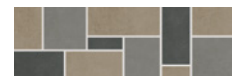

4" x 12" — SKY MIX
MOSAIC DESIGN 1
USG412D104