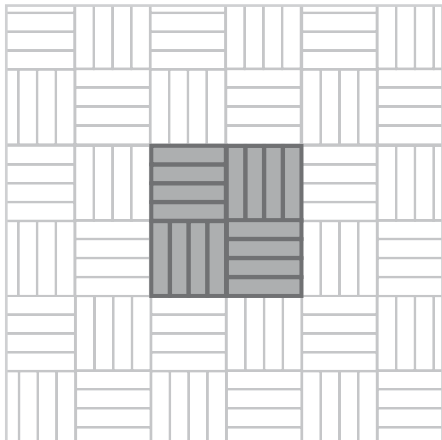

6" x 24" 60%
4" x 24" 40%

TILE PATTERNS

6" x 24" 100%