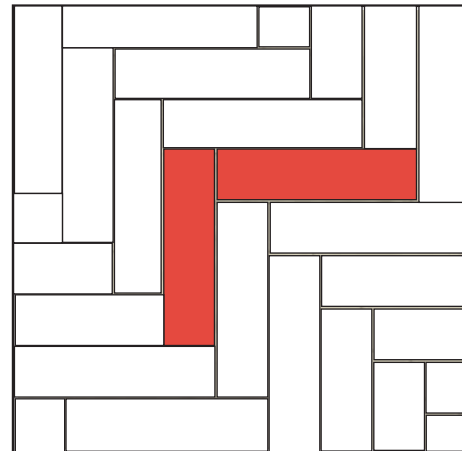

FLOOR

MOUNTAIN RETREAT
4" x 24"

Color-filled pieces indicate the pattern

WALL

MOUNTAIN RETREAT
6" x 24" strip 2" x 24"

COUNTRY FARM
6" x 24" strip 2" x 24"

BEACH COTTAGE
6" x 24" strip 2" x 24"

ALL SIZES ARE NOMINAL

COTTAGE COLLECTION 

S
T
O
N
E
P
E
P
E

K

 COTTAGE
COLLECTION

beach house

city loft

country farm

mountain retreat

S
T
O
N
E
P
E
P
E

K