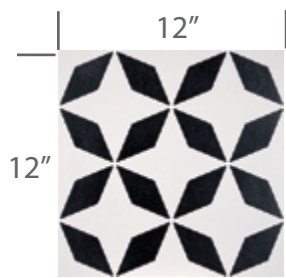

STON EPE PE

K

FLOOR

OCTAGON
SNOW + INK
12" X 12"

WALL

MOSAIC 2X2
MIX INK + SNOW
12" X 12"

ALL SIZES ARE NOMINAL

FLOWER
INK + SNOW + FIRE
48" X 48"