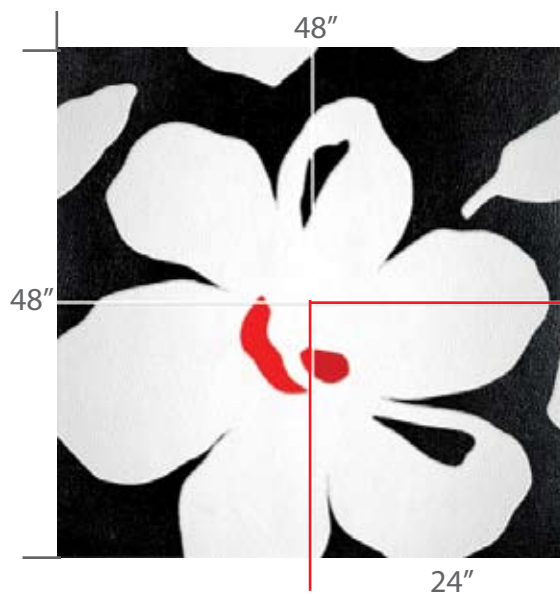

STON EPE PE

K

FLOOR

OCTAGON
SNOW + INK
12" X 12"

WALL

MOSAIC 2X2
MIX INK + SNOW
12" X 12"

ALL SIZES ARE NOMINAL

FLOWER
INK + SNOW + FIRE
48" X 48"