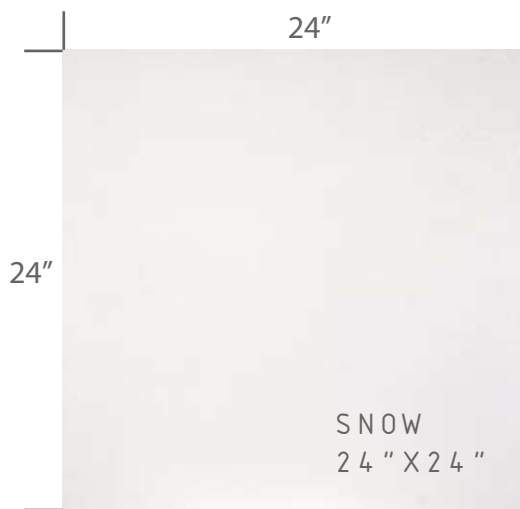

STON EPE PE

K

FLOOR

OCTAGON
SNOW + INK
12" X 12"

WALL

MOSAIC 2X2
MIX INK + SNOW
12" X 12"

ALL SIZES ARE NOMINAL

FLOWER
INK + SNOW + FIRE
48" X 48"