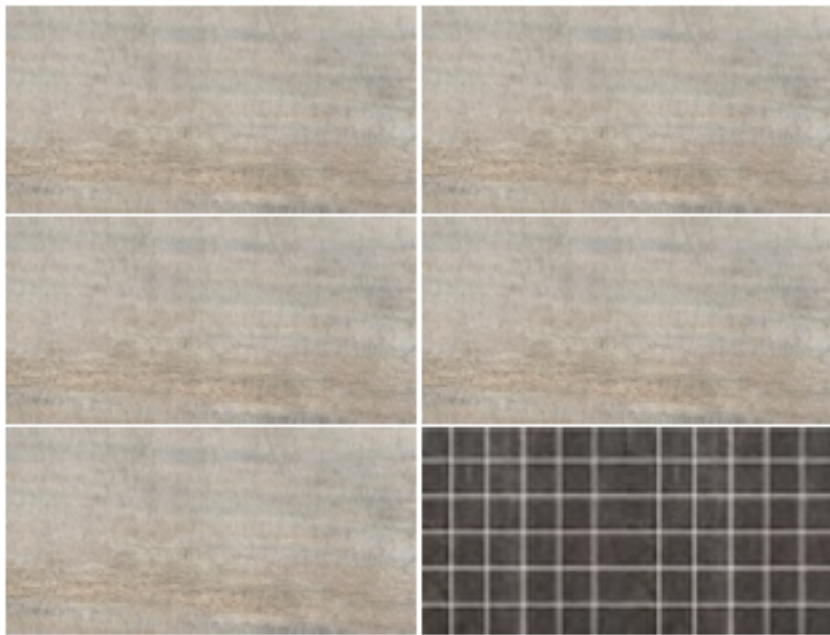

FLOOR

FLOOR

LIME
24"X12"

MOSAIC 2X2
IRON
12"X12"

WALL

MOSAIC 2X2
IRON
12"X12"

MOSAIC 2X2
LIME
12"X12"

QUARZITE
COLLECTION 

S
T
O
N
E
P
E
P
E

K

QUARZITE
COLLECTION

sunset

iron

moon

lime

NEW MOSAIC