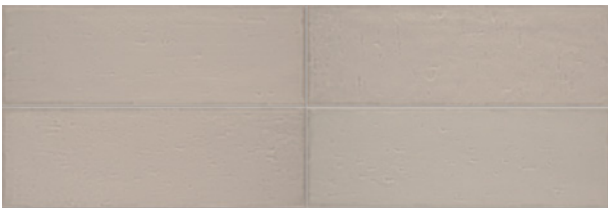

AURA

STONEPEAK

high tech porcelain

The Aura collection offers beautiful, discerning wall tiles in both matte and glossy finishes for flexible styling. Available in six earthen colors with a bullnose trim option.

www.stonepeakceramics.com
info@stonepeakceramics.com

COLORS

Cool

Shell

Spice

Breeze

Slate

Jet

SIZES		
	4" x 12" MATTE	4" x 12" GLOSSY
COOL	754993	754945
SHELL	754996	754948
SPICE	754998	754950
BREEZE	754992	754944
SLATE	754997	754949
JET	754994	754946

TRIMS		
	4" x 12" BULLNOSE MATTE	4" x 12" BULLNOSE GLOSSY
COOL	754821	754828
SHELL	754824	754831
SPICE	754826	754833
BREEZE	754820	754827
SLATE	754825	754832
JET	754822	754829