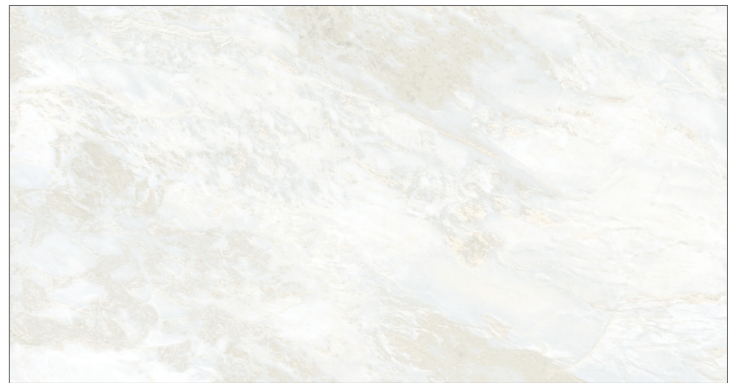

NAMIBIA WHITE

126"x60"
U12P60126343 Polished

126"x60"
U12S60126343 Silky