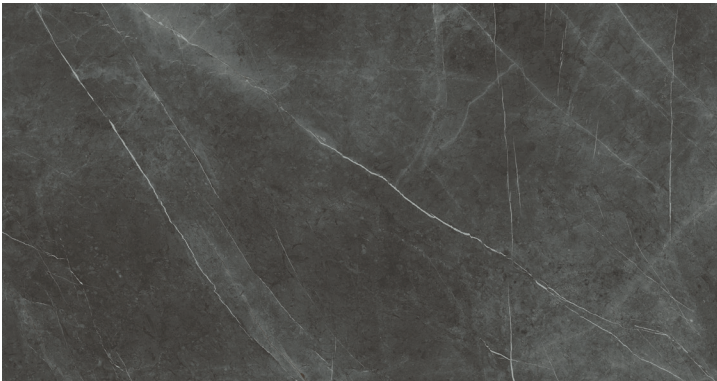

PIETRA GREY

126"x60"
D12P60126080 Polished

126"x60"
D12G60126080 Natural