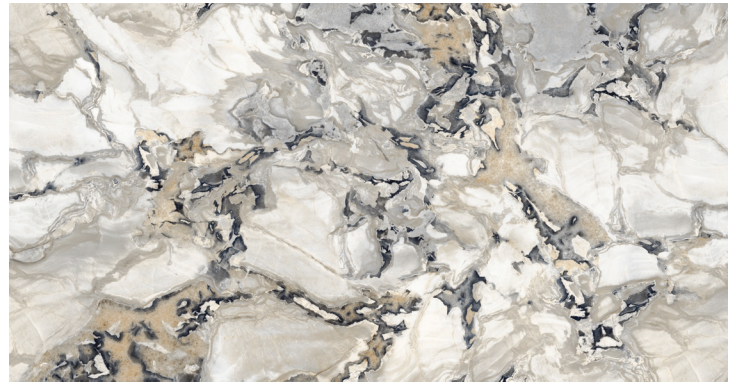

MARINE OPULENCE

126"x60"
U12P60126341A Polished Block A
U12P60126341B Polished Block B

126"x60"
U12S60126341A Silky Block A
U12S60126341B Silky Block B