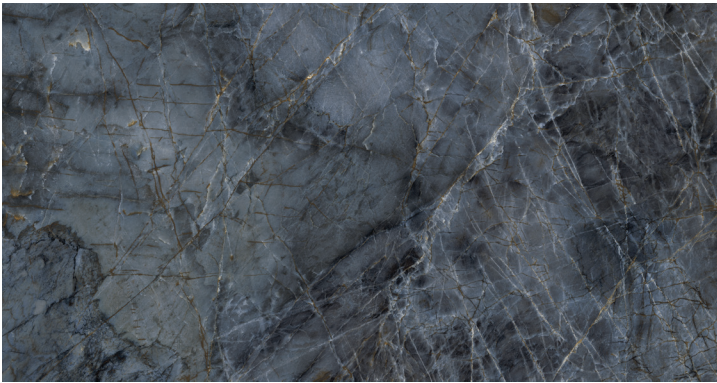

ARABESCATO GREY

126"x60"
D12G60126088 Natural
D12P60126088 Polished

BELEZA

126"x60"
U12P60126338A Polished Block A
U12P60126338B Polished Block B

126"x60"
U12S60126338A Silky Block A
U12S60126338B Silky Block B

BRILHO AZUL

126"x60"
U12P60126339A Polished Block A
U12P60126339B Polished Block B

126"x60"
U12S60126339A Silky Block A
U12S60126339B Silky Block B

CALACATTA ANTIQUE

126"x60"
D12P60126090 Polished
D12P60126090A Polished Block A
D12P60126090B Polished Block B