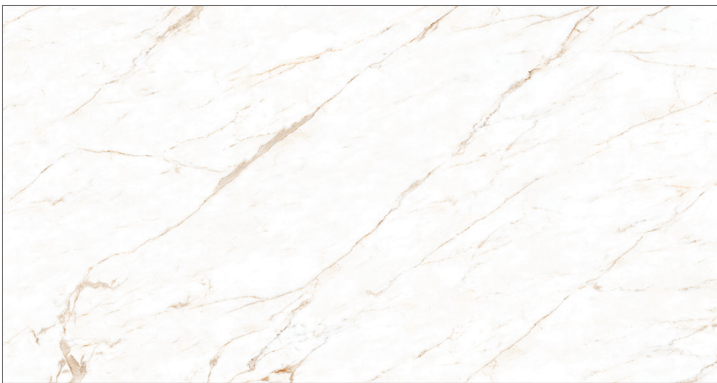

ORO CALACATTA

126"x60"
D12P60126068 Polished Block A
D12P60126068B Polished Block B

126"x60"
D12G60126068 Natural Block A
D12G60126068B Natural Block B