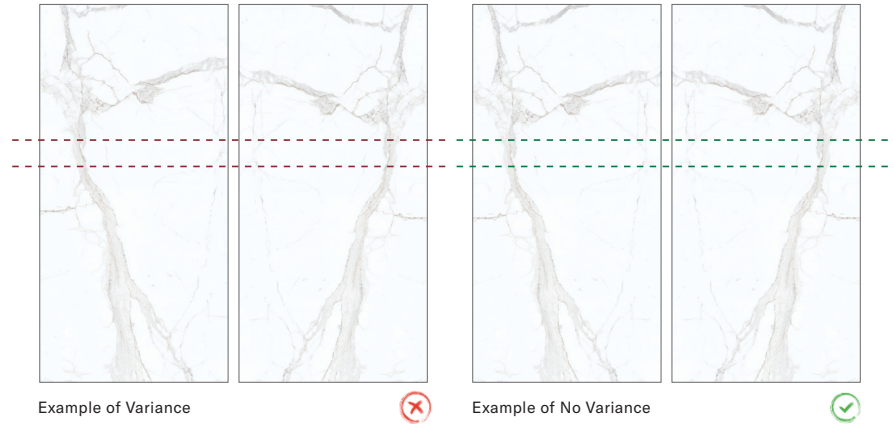

126"x60"
U12P60126344 Polished

126"x60"
U12S60126344 Silky

STATUARIETTO

126"x60"
D12P60126069 Polished

126"x60"
D12G60126069 Natural

*Book-match available in block A and block B

Porcelain Countertop

126"x60"

Porcelain Book-match

Example of Variance

Example of No Variance

Please note that **book-match** items are **not rectified**.
As a result, the two faces will not perfectly align unless a rectifying process is completed beforehand.