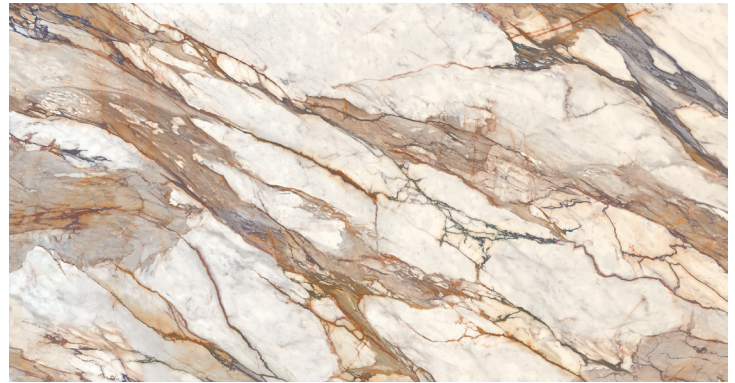

ARABESCATO GREY

126"x60"
D12G60126088 Natural
D12P60126088 Polished

BELEZA

126"x60"
U12P60126338A Polished Block A
U12P60126338B Polished Block B

126"x60"
U12S60126338A Silky Block A
U12S60126338B Silky Block B

BRILHO AZUL

126"x60"
U12P60126339A Polished Block A
U12P60126339B Polished Block B

126"x60"
U12S60126339A Silky Block A
U12S60126339B Silky Block B

CALACATTA ANTIQUE

126"x60"
D12P60126090 Polished
D12P60126090A Polished Block A
D12P60126090B Polished Block B