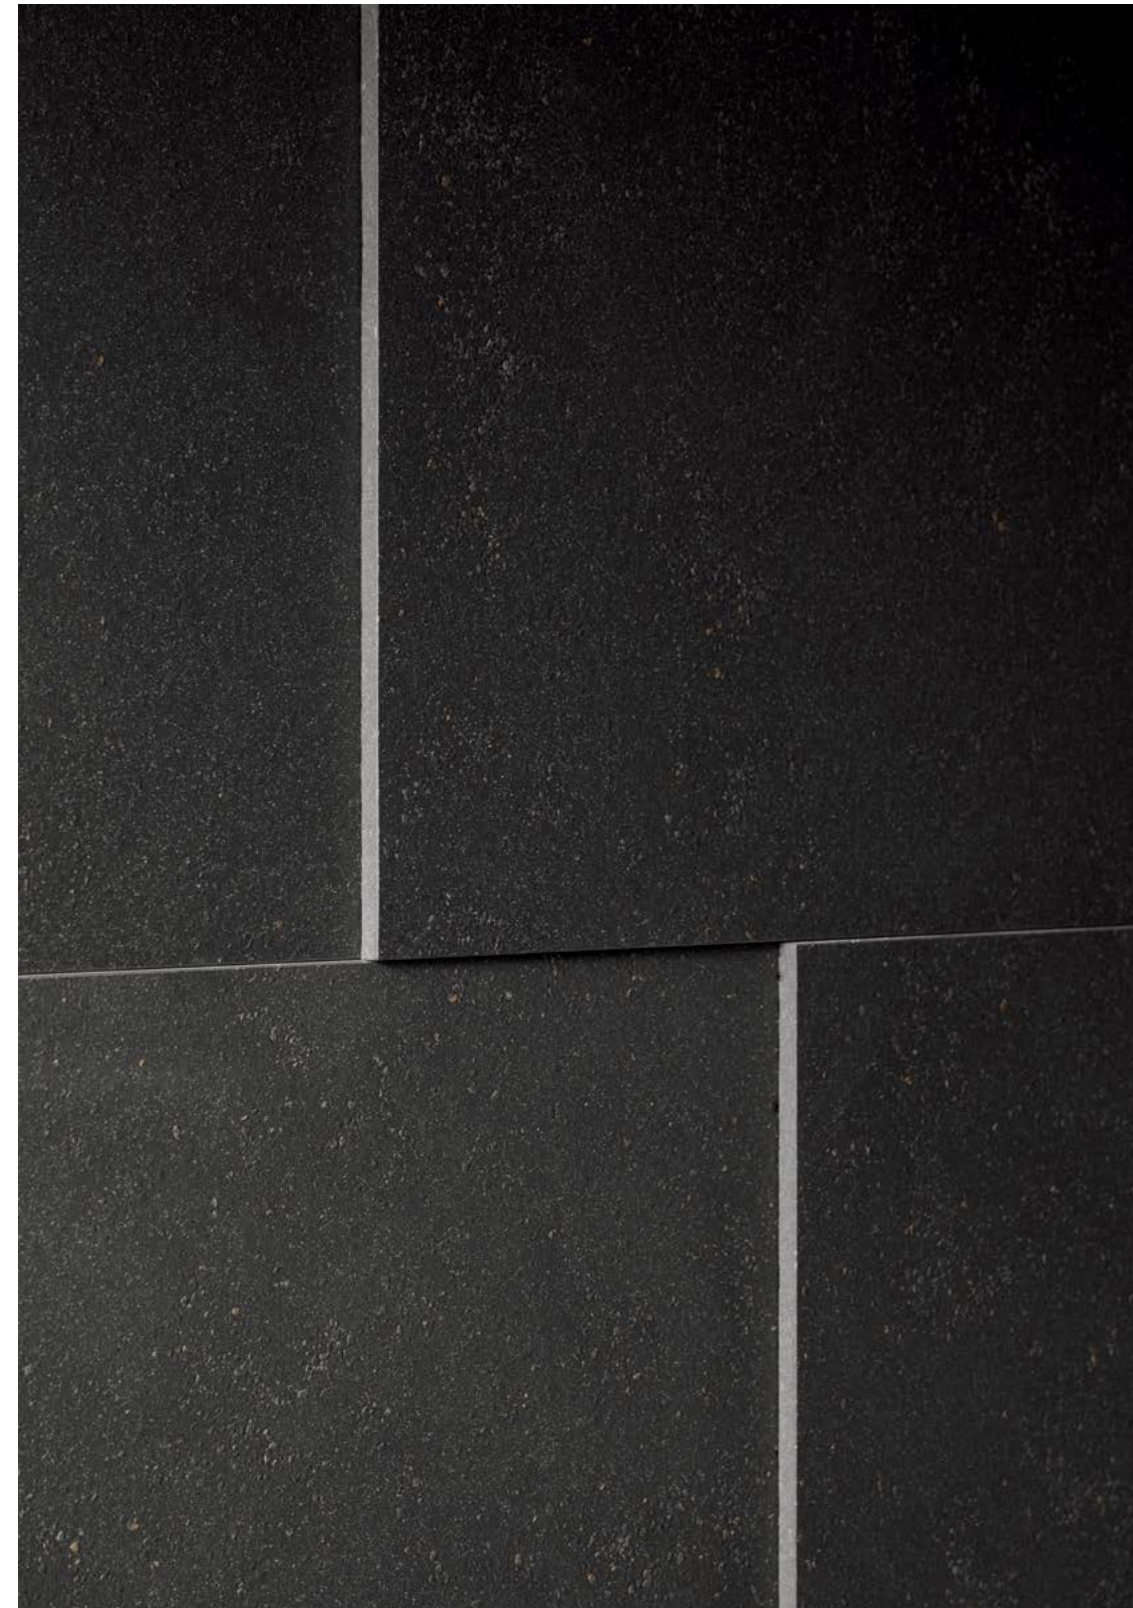

Wall
Antracite Natural Plus 24"x48"

Floor
Greige Natural Plus 24"x48"