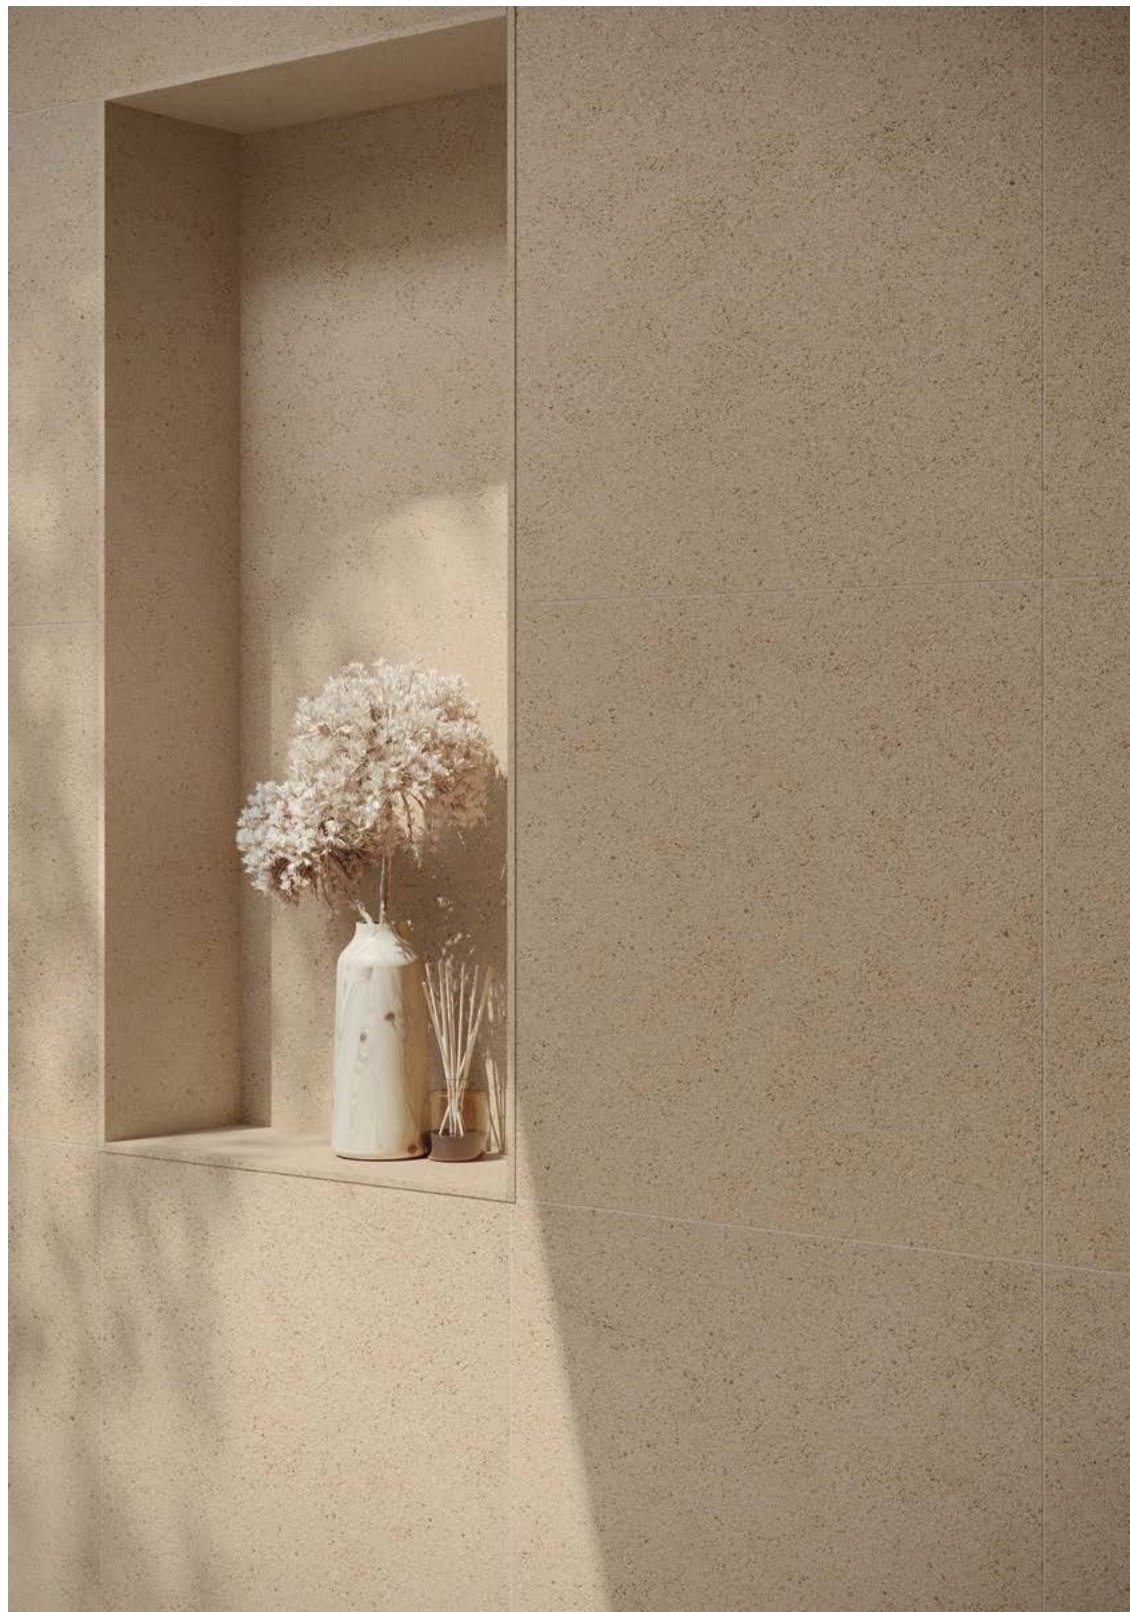

Floor Marrone Natural Plus 48"x48"

Furniture Marrone Natural Plus 48"x48"

Wall Marrone Natural Plus 24"x48"  
Marrone Mosaic Listello Natural Plus 12"x12"  
Floor Marrone Natural Plus 48"x48"

Wall Beige Natural Plus 24"x48"  
Marrone Natural Plus 24"x48"